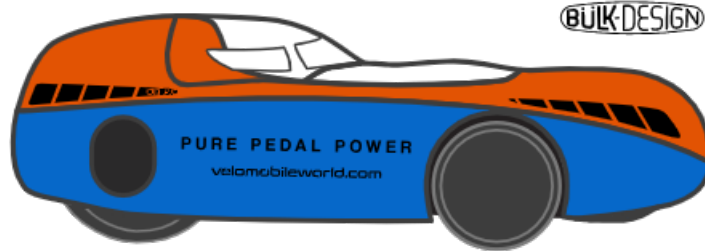

# Bulk Urban

Comanda: 0000002253

Data: 01/10/2024

## BÜLK URBAN

Optiune	Selectie
1.01 Buelk bottom	Sky Blue (RAL 5015)
1.02 Buelk Top	Pure Orange (RAL 2004)
1.03 Mirror cone Buelk	not ordered
1.04 Buelk hotspot	Pure Orange (RAL 2004)
1.05 Buelk front cover	Pure Orange (RAL 2004)
1.061 Hood option 1	Pure Orange (RAL 2004)
1.062 Hood option 2	Pure Orange (RAL 2004)
1.063 Hood option 3	not ordered
1.07 Buelk Derailleur cover	Carbon Transparent
2.01 Bulk light options	Head light+hotspot, blinkers, horn 12V+charger
2.011 Headlight Bulk	IQx Head light
2.012 Bulk front cover	standard
2.02 Bulk Cranks	Crank length 140 mm
2.021 Bulk BB holder	Standard
2.03 Bulk Chain ring	60T
2.04 Bulk small Chain ring	39T
2.041 Bulk U wheel covers	Yes
2.05 Bulk Front tyres	Contact urban 32-406
2.06 Bulk front rims	Alex Rims 406(301 grams)
2.07 Bulk brake option	90mm
2.071 Bulk Urban tanksteering	Yes
2.08 Bulk Luggage compartment	No
2.09 Bulk Mirror options	Left+Right Zefal
2.10 Bulk Bidon holder	No
2.11 Cat Eye Enduro CC-ED 400 Computer	No