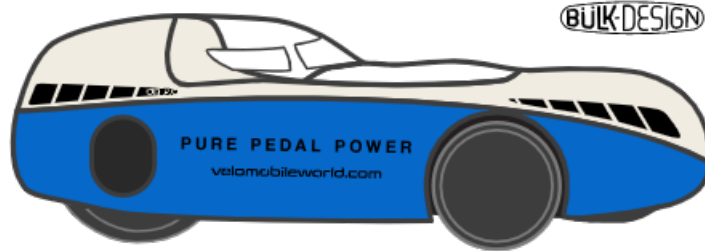

Bulk Urban

Comanda: 0000002255

Data: 01/10/2024

BÜLK URBAN

Optiune	Selectie
1.01 Buelk bottom	Sky Blue (RAL 5015)
1.02 Buelk Top	White (RAL 9010)
1.03 Mirror cone Buelk	Sky Blue (RAL 5015)
1.04 Buelk hotspot	Sky Blue (RAL 5015)
1.05 Buelk front cover	White (RAL 9010)
1.061 Hood option 1	White (RAL 9010)
1.062 Hood option 2	White (RAL 9010)
1.063 Hood option 3	not ordered
1.07 Buelk Derailleur cover	Carbon Transparent
2.01 Bulk light options	Head light+hotspot, blinkers, horn 12V+charger
2.011 Headlight Bulk	IQx Head light
2.012 Bulk front cover	standard
2.02 Bulk Cranks	Crank length 140 mm
2.021 Bulk BB holder	Standard
2.03 Bulk Chain ring	60T
2.04 Bulk small Chain ring	39T
2.041 Bulk U wheel covers	Yes
2.05 Bulk Front tyres	Contact urban 32-406
2.06 Bulk front rims	Alex Rims 406(301 grams)
2.07 Bulk brake option	90mm
2.071 Bulk Urban tanksteering	Yes
2.08 Bulk Luggage compartment	Left+Right
2.09 Bulk Mirror options	Left+right+cones
2.10 Bulk Bidon holder	No
2.11 Cat Eye Enduro CC-ED 400 Computer	No

Optiune	Selectie
2.12 Bulk shoulder polster	1.5cm
2.121 Bulk carbon headrest	Medium: 160-180
2.13 Bulk Ventisit	Yes
2.14 Bulk Elbow rest option	No
2.151 Hood option 1	Combi-foam with higher protuberances
2.152 Hood option 2	Racehood with motoradvisor higher protuberances
2.153 Hood option 3	No Lid/Hood
2.154 Windscreen wiper Bulk	Yes
2.155 Bulk anti fog lens	Yes
2.156 Bulk side windows	With velcro
2.16 Bulk Hole in lid	No
2.17 Bulk Casette	cassette 11-40T
2.19 Bulk stickers	black
2.20 Bulk Driver height	1.90m
2.21 Bulk weight of driver	100kg
2.22 Rear air suspension with damping	No
2.23 Suspension setting:comfort/sport	comfort
2.24 Reinforcement for trailer hitch	No