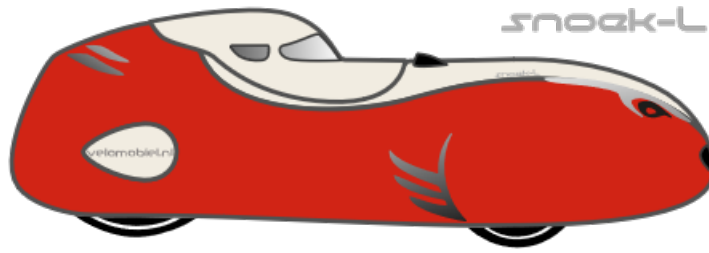

# Snoek-L

Order: 0000002256

Date: 01/10/2024

Option	Selected
1.00 SN_airintake	Carbon Transparent
1.01 SN_bottom	Traffic Red (RAL 3020)
1.02 SN_top	White (RAL 9010)
1.03 SN_mirror_cones	White (RAL 9010)
1.04 SN_racehood	White (RAL 9010)
1.05 SN_derailleur cover	White (RAL 9010)
2.00 SN_Electra	IQ-XS High beam 10 watt
2.001 Battery options	12V 5 AH battery
2.02 Crank lenght SN-L	160
2.03 Chainring combination	53/33
2.04 Soft springs front	Yes(blue)
2.05 tires	conti urban 32-406 standard
2.06 drum brakes	70
2.07 mirrors	Snoek mirror Light with cone L+R
2.08 Racehood	Yes
2.10 cassette SN	11-32T
2.11 driver height	190
2.12 weight driver	75

Remark: *in NL: trekhaak, cateye, binnenlamp*