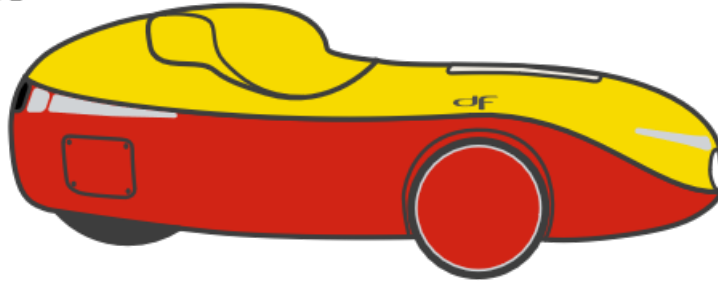

# Tuna

DF

Order: 0000002274

Date: 28/10/2024

Option	Selected
1.01 Tuna bottom	Traffic Red (RAL 3020)
1.02 Tuna Top	Yellow (RAL 1023)
1.03 Tuna Glass Top cover	Glass transparent
1.04 Tuna wheel covers	Traffic Red (RAL 3020)
1.05 Tuna mirror cones	Yellow (RAL 1023)
1.06 Tuna hood	Yellow (RAL 1023)
1.07 Tuna side cover	Traffic Red (RAL 3020)
1.08 DF/DFXL Sunroof colour	Yellow (RAL 1023)
2.00 Headlight adjustment	Yes
2.01 DF/DFXL Driver hight	1.90m
2.02 DF/DFXL weight of driver	90kg
2.03 DF/DFXL bell	Yes
2.04 Tuna headlight option	IQx Head light
2.05 DF/DFXL crankset	crankset 150 mm Q-value 130
2.06 DF/DFXL chain ring inside	42T
2.07 DF/DFXL chain ring outside	50T
2.09 Tuna Front suspension	Tuna front suspension
2.10 Luggage compartment Tuna	No
2.12 DF/DFXL bottle cage	Yes
2.13 DF/DFXL windshield	No
2.14 DF/DFXL rear view mirror	2 rear view mirrors
2.15 DF/DFXL gps mount	No
2.16 DF/DFXL elbow rests	No
2.17 DF/DFXL Hood option	No
2.18 DF/DFXL Foam cover	Yes

**Remark: gp 5000 rear tyre**