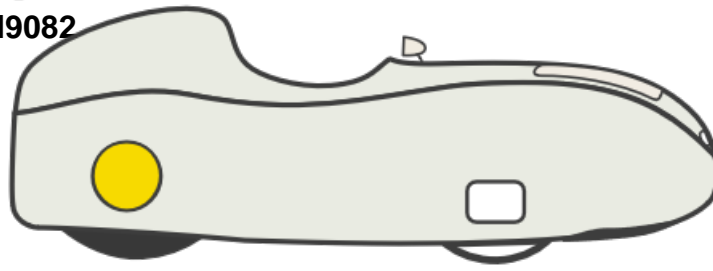

M 9.1

Alpha M9

Comanda: 0000002286/M9082

Data: 15/11/2024

Optiune	Selectie
1.01 alpha 7/9 bottom	White Metallic
1.02 alpha 7/9 top	White Metallic
1.03 alpha 7/9 nose cover	Glass transparent
1.05 alpha 7/9 mirror cones	not ordered
1.06 Alpha 7/9 hood	White Metallic
1.07 alpha 7/9 derailleur cover	Yellow (RAL 1023)
2.00 alpha 7/9 electra	Electra
2.001 Headlight Alpha9	Lupine SL X(wire remote)
2.0012 SL X Headlight support A9	Yes
2.002 alpha 7/9 pedals	No(-47eur)
2.01 alpha 7/9 crank length	Schlumpf Mountain Drive multicranks(125,145,165mm)
2.02 alpha 7/9 chain ring outside	56T
2.03 alpha 7/9 chain ring inside	no inside blade single speed(at 12 speed)
2.04 alpha/m 9 drum brakes	90mm
2.05 alpha 7/9 bottle cage holder	No
2.055 alpha 9 mirror(Zefal L+R standard)	Zefal Left+right
2.06 Alpha 7/9 tank steering	Yes
2.08 Alpha 7/9 ventisit	seat pad
2.085 A9 series Hood option	Standard
2.086 Windscreen wiper	Yes
2.09 alpha 7/9 Gearing setting	cassette 11-40T
2.10 Tyres Alpha 7/9	Schwalbe One
2.11 Rear tyre Alpha7/9	Continental GP5000
2.12 alpha 7/9 lift handle	Yes

Optiune**Selectie**

Alpha 7/9 Driver hight

1.85m

Alpha 7/9 Seat size

size L-ergo(for Alpha9.2/M9/W9)

Alpha 7/9 carbon arm support

No

Alpha 7/9 weight of driver

70kg

Luggage compartment Alpha 7/9

Left+Right

Observatie: 90mm brakes with the cooling towers