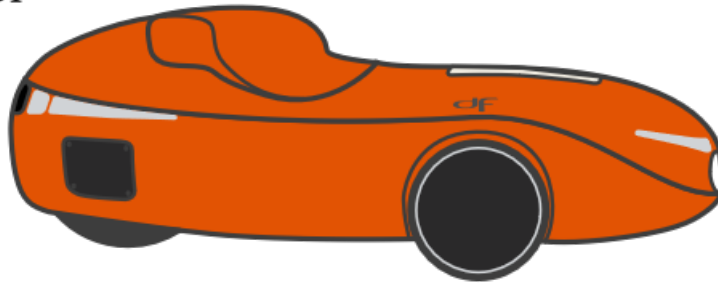

# Tuna

DF

Order: 0000002287

Date: 16/11/2024

Option	Selected
1.01 Tuna bottom	Pure Orange (RAL 2004)
1.02 Tuna Top	Pure Orange (RAL 2004)
1.03 Tuna Glass Top cover	Glass transparent
1.04 Tuna wheel covers	Carbon transparent
1.05 Tuna mirror cones	Pure Orange (RAL 2004)
1.06 Tuna hood	Pure Orange (RAL 2004)
1.07 Tuna side cover	Traffic Black (RAL 9017)
1.08 DF/DFXL Sunroof colour	Pure Orange (RAL 2004)
2.00 Headlight adjustment	Yes
2.01 DF/DFXL Driver hight	1.90m
2.02 DF/DFXL weight of driver	90kg
2.03 DF/DFXL bell	Yes
2.04 Tuna headlight option	IQx Head light
2.05 DF/DFXL crankset	crankset 155 mm Q-value 130
2.06 DF/DFXL chain ring inside	33T
2.07 DF/DFXL chain ring outside	53T
2.09 Tuna Front suspension	Tuna front suspension
2.10 Luggage compartment Tuna	No
2.12 DF/DFXL bottle cage	No
2.13 DF/DFXL windshield	No
2.14 DF/DFXL rear view mirror	2 rear view mirrors
2.15 DF/DFXL gps mount	No
2.16 DF/DFXL elbow rests	No
2.17 DF/DFXL Hood option	No
2.18 DF/DFXL Foam cover	Yes