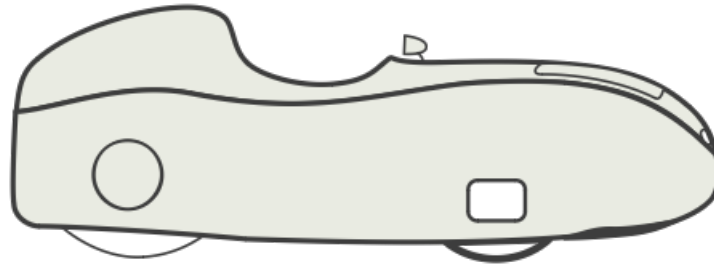

W 9S

Alpha W9S

Comanda: 0000002289

Data: 18/11/2024

Optiune

Selectie

1.01 alpha 7/9 bottom	White Metallic
1.02 alpha 7/9 top	White Metallic
1.03 alpha 7/9 nose cover	White Metallic
1.05 alpha 7/9 mirror cones	White Metallic
1.06 Alpha 7/9 hood	White Metallic
1.07 alpha 7/9 derailleur cover	White Metallic
2.00 alpha 7/9 electra	Electra
2.001 Headlight Alpha9	Lupine SL X(wire remote)
2.0012 SL X Headlight support A9	Yes
2.002 alpha 7/9 pedals	No(-47eur)
2.01 alpha 7/9 crank length	Rotor Aldu 160
2.02 alpha 7/9 chain ring outside	70T
2.03 alpha 7/9 chain ring inside	no inside blade single speed(at 12 speed)
2.04 alpha/m 9 drum brakes	70mm
2.05 alpha 7/9 bottle cage holder	No
2.055 alpha 9 mirror(Zefal L+R standard)	no extra mirrors beside the standard mirrors
2.06 Alpha 7/9 tank steering	No
2.08 Alpha 7/9 ventisit	seat pad
2.085 A9 series Hood option	With side windows
2.086 Windscreen wiper	Yes
2.09 alpha 7/9 Gearing setting	Rotor 11-52 12 Speed
2.10 Tyres Alpha 7/9	Schwalbe Pro one
2.11 Rear tyre Alpha7/9	Continental GP5000
2.12 alpha 7/9 lift handle	Yes
Alpha 7/9 Driver hight	1.80m

Optiune**Selectie**

Alpha 7/9 Seat size

size L-ergo(for Alpha9.2/M9/W9)

Alpha 7/9 carbon arm support

Yes

Alpha 7/9 weight of driver

75kg

Luggage compartment Alpha 7/9