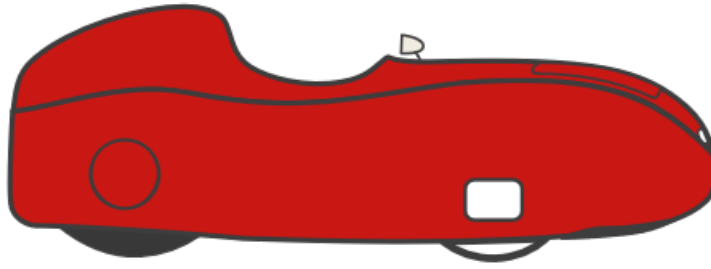

M 9.1

Alpha M9

Comanda: 0000002293

Data: 20/11/2024

Optiune	Selectie
1.01 alpha 7/9 bottom	Red Metallic
1.02 alpha 7/9 top	Red Metallic
1.03 alpha 7/9 nose cover	Red Metallic
1.05 alpha 7/9 mirror cones	not ordered
1.06 Alpha 7/9 hood	White Metallic
1.07 alpha 7/9 derailleur cover	Red Metallic
2.00 alpha 7/9 electra	Electra
2.001 Headlight Alpha9	Lupine SL X(wire remote)
2.0012 SL X Headlight support A9	Yes
2.002 alpha 7/9 pedals	No(-47eur)
2.01 alpha 7/9 crank length	Rotor Aldu 165
2.02 alpha 7/9 chain ring outside	60T
2.03 alpha 7/9 chain ring inside	no inside blade single speed(at 12 speed)
2.04 alpha/m 9 drum brakes	90mm
2.05 alpha 7/9 bottle cage holder	Yes
2.055 alpha 9 mirror(Zefal L+R standard)	Zefal Left+right
2.06 Alpha 7/9 tank steering	Yes
2.08 Alpha 7/9 ventisit	seat pad
2.085 A9 series Hood option	Standard
2.086 Windscreen wiper	Yes
2.09 alpha 7/9 Gearing setting	Rotor 11-52 12 Speed
2.10 Tyres Alpha 7/9	Schwalbe One
2.11 Rear tyre Alpha7/9	Continental GP5000
2.12 alpha 7/9 lift handle	Yes
Alpha 7/9 Driver hight	1.85m

Optiune**Selectie**

Alpha 7/9 Seat size

size L-ergo(for Alpha9.2/M9/W9)

Alpha 7/9 carbon arm support

Yes

Alpha 7/9 weight of driver

95kg

Luggage compartment Alpha 7/9