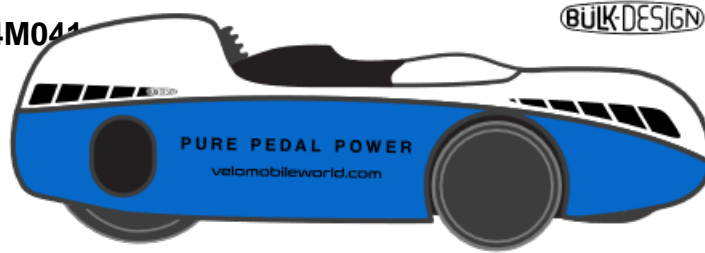

Bulk 4more

Order: 0000002295/BK4M041

Date: 23/11/2024

BÜLK 4M

Option	Selected
1.01 Buelk 4M bottom	Sky Blue (RAL 5015)
2.01 Bulk 4M light options	Hotspot Lux
2.02 Bulk 4M Cranks	Crank length 140 mm
2.022 Bulk pedals	Yes
2.03 Bulk 4M Chain ring	60T
2.04 Bulk 4M small Chain ring	no chainring 1x11 speed standard
2.05 Bulk 4M wheel covers	Yes
2.09 Bulk 4M Mirror options	Left+Right
2.11 Cat Eye Enduro CC-ED 400 Computer	Yes
2.12 Bulk shoulder polster	2cm
2.121 Bulk 4M headrest	No headrest
2.122 Bulk ventisit headrest	No
2.13 Bulk Ventisit	Yes
2.14 Bulk Elbow rest option	No
2.151 Hood option	No Lid/Hood
2.152 combi lid option	Combi-foam with medium knee bumps
2.154 Windscreen wiper Bulk	No
2.155 Bulk anti fog lens	No
2.156 Bulk side windows	No(No Lid/Hood)
2.16 Bulk Hole in lid	No
2.17 Bulk 4M Casette	cassette 11-40T
2.19 Bulk 4M stickers front&back	silver
2.20 Bulk Driver height	1.65m
Remark 1 Bulk weight of driver	70kg
2.24 Reinforcement for trailer hitch	No