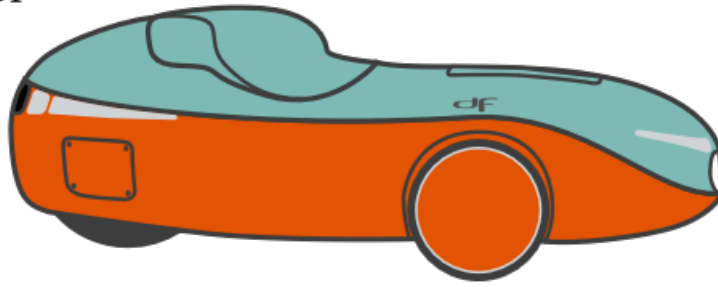

# Tuna

DF

Order: 0000002296

Date: 23/11/2024

Option	Selected
1.01 Tuna bottom	Pure Orange (RAL 2004)
1.02 Tuna Top	Turquoise (RAL 6027)
1.03 Tuna Glass Top cover	Turquoise (RAL 6027)
1.04 Tuna wheel covers	Pure Orange (RAL 2004)
1.05 Tuna mirror cones	White (RAL 9010)
1.06 Tuna hood	Turquoise (RAL 6027)
1.07 Tuna side cover	Pure Orange (RAL 2004)
1.08 DF/DFXL Sunroof colour	White (RAL 9010)
2.00 Headlight adjustment	Yes
2.01 DF/DFXL Driver hight	1.90m
2.02 DF/DFXL weight of driver	85kg
2.03 DF/DFXL bell	Yes
2.04 Tuna headlight option	IQx Head light
2.05 DF/DFXL crankset	crankset 155 mm Q-value 130
2.06 DF/DFXL chain ring inside	33T
2.07 DF/DFXL chain ring outside	53T
2.09 Tuna Front suspension	Tuna front suspension
2.10 Luggage compartment Tuna	Left+Right
2.12 DF/DFXL bottle cage	Yes
2.13 DF/DFXL windshield	Yes
2.14 DF/DFXL rear view mirror	2 rear view mirrors
2.15 DF/DFXL gps mount	Yes
2.16 DF/DFXL elbow rests	No
2.17 DF/DFXL Hood option	No
2.18 DF/DFXL Foam cover	Yes

**Remark: 2x battery rear urban contact tyre 47-584**