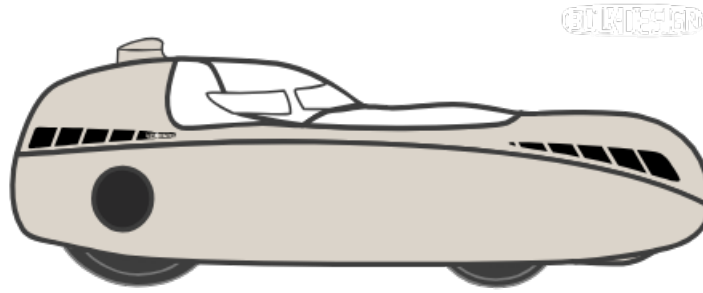

Bulk

Comanda: 0000002304

Data: 02/12/2024

Optiune

Selectie

1.01 Buelk bottom	Special Color Request (write in observation)
1.02 Buelk Top	Special Color Request (write in observation)
1.03 Mirror cone Buelk	Special Color Request (write in observation)
1.04 Buelk hotspot	Special Color Request (write in observation)
1.05 Buelk front cover	Special Color Request (write in observation)
1.061 Hood option 1	Special Color Request (write in observation)
1.062 Hood option 2	Special Color Request (write in observation)
1.063 Hood option 3	not ordered
1.07 Buelk Derailleur cover	Carbon Transparent
2.01 Bulk light options	Head light+hotspot, blinkers, horn 12V+charger
2.011 Headlight Bulk	IQx Head light
2.02 Bulk Cranks	Crank length 155 mm
2.021 Bulk BB holder	Standard
2.022 Bulk pedals	Yes
2.03 Bulk Chain ring	65T
2.04 Bulk small Chain ring	42T
2.05 Bulk Front tyres	Contact urban 32-406
2.06 Bulk front rims	Alex Rims 406(301 grams)
2.07 Bulk brake option	90mm
2.071 Bulk tanksteering	No
2.08 Bulk Luggage compartment	No
2.09 Bulk Mirror options	Left+right+cones
2.10 Bulk Bidon holder	Yes
2.11 Cat Eye Enduro CC-ED 400 Computer	Yes
2.12 Bulk shoulder polster	1cm