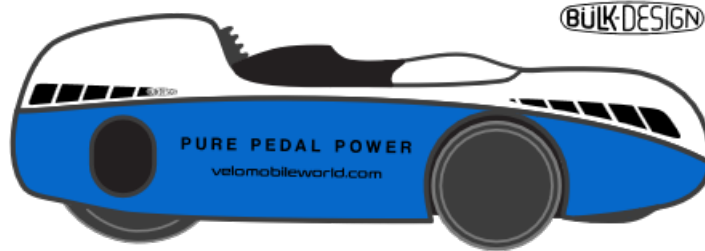

Bulk 4more

Order: 0000002308

Date: 08/12/2024

BÜLK 4M

Option

Selected

1.01 Buelk 4M bottom	Sky Blue (RAL 5015)
2.01 Bulk 4M light options	Hotspot Lux
2.02 Bulk 4M Cranks	Crank length 140 mm
2.022 Bulk pedals	Yes
2.03 Bulk 4M Chain ring	60T
2.04 Bulk 4M small Chain ring	no chainring 1x11 speed standard
2.05 Bulk 4M wheel covers	Yes
2.09 Bulk 4M Mirror options	3D Printed cones L+R
2.11 Cat Eye Enduro CC-ED 400 Computer	Yes
2.12 Bulk shoulder polster	2.5cm
2.121 Bulk 4M headrest	Medium: 160-180
2.122 Bulk ventisit headrest	No
2.13 Bulk Ventisit	Yes
2.14 Bulk Elbow rest option	Yes
2.151 Hood option	Racehood with motoradvisor medium knee bumps
2.152 combi lid option	Combi-foam with medium knee bumps
2.154 Windscreen wiper Bulk	No
2.155 Bulk anti fog lens	No
2.156 Bulk side windows	With velcro
2.16 Bulk Hole in lid	No
2.17 Bulk 4M Casette	cassette 11-32T
2.19 Bulk 4M stickers front&back	black
2.20 Bulk Driver height	1.90m
Remark 1 Bulk weight of driver	100kg
2.24 Reinforcement for trailer hitch	No