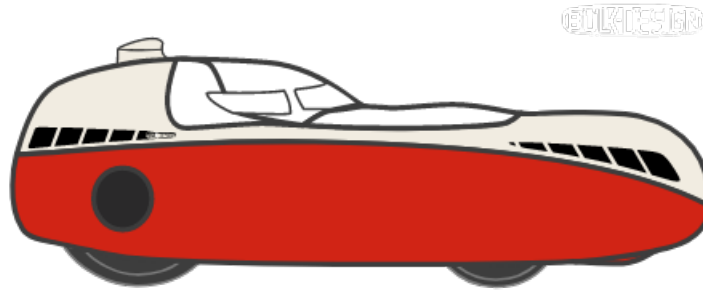

# Bulk

Order: 000002311

Date: 09/12/2024

Option	Selected
1.01 Buelk bottom	Traffic Red (RAL 3020)
1.02 Buelk Top	White (RAL 9010)
1.03 Mirror cone Buelk	White (RAL 9010)
1.04 Buelk hotspot	White (RAL 9010)
1.05 Buelk front cover	Traffic Red (RAL 3020)
1.061 Hood option 1	White (RAL 9010)
1.062 Hood option 2	White (RAL 9010)
1.063 Hood option 3	White (RAL 9010)
1.07 Buelk Derailleur cover	Carbon Transparent
2.01 Bulk light options	Kellerman blinkers+horn Electra 12V+Charger
2.011 Headlight Bulk	Lupine SL X(wire remote)
2.02 Bulk Cranks	Schlumpf Mountain Drive multicranks(125,145,165mm)
2.021 Bulk BB holder	10mm higher
2.022 Bulk pedals	Yes
2.03 Bulk Chain ring	60T
2.04 Bulk small Chain ring	no inside blade single speed(at 12 speed)
2.05 Bulk Front tyres	Schwalbe one 28-406-standard
2.06 Bulk front rims	Alex Rims 406(301 grams)
2.07 Bulk brake option	90mm
2.071 Bulk tanksteering	No
2.08 Bulk Luggage compartment	Left+Right
2.09 Bulk Mirror options	3D Printed cones L+R
2.10 Bulk Bidon holder	Yes
2.11 Cat Eye Enduro CC-ED 400 Computer	Yes

<b>Option</b>	<b>Selected</b>
2.12 Bulk shoulder polster	3cm
2.121 Bulk carbon headrest	Medium: 160-180
2.13 Bulk Ventisit	Yes
2.14 Bulk Elbow rest option	No
2.151 Hood option 1	Combi-foam with high knee bumps
2.152 Hood option 2	Racehood with motoradvisor high knee bumps(L)
2.153 Hood option 3	No Lid/Hood
2.154 Windscreen wiper Bulk	Yes
2.155 Bulk anti fog lens	Yes
2.156 Bulk side windows	Double windows
2.16 Bulk Hole in lid	Yes
2.17 Bulk Casette	Rotor 11-39 12 Speed
2.19 Bulk stickers	silver
2.20 Bulk Driver height	1.85m
2.21 Bulk weight of driver	75kg
2.22 Rear air suspension with damping	Yes
2.23 Suspension setting:comfort/sport	comfort
2.24 Reinforcement for trailer hitch	No
2.25 Bulk floor mats	Yes
2.26 Bigger foot bumps	No