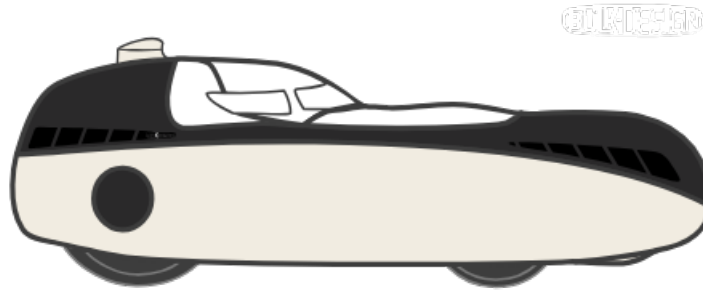

Bulk

Comanda: 0000002312

Data: 09/12/2024

Optiune

Selectie

1.01 Buelk bottom	White (RAL 9010)
1.02 Buelk Top	Traffic Black (RAL 9017)
1.03 Mirror cone Buelk	not ordered
1.04 Buelk hotspot	not ordered
1.05 Buelk front cover	Carbon Transparent
1.061 Hood option 1	Traffic Black (RAL 9017)
1.062 Hood option 2	Traffic Black (RAL 9017)
1.063 Hood option 3	not ordered
1.07 Buelk Derailleur cover	Carbon Transparent
2.01 Bulk light options	Kellerman blinkers+horn Electra 12V+Charger
2.011 Headlight Bulk	Lupine SL X(wire remote)
2.02 Bulk Cranks	Crank length 155 mm
2.021 Bulk BB holder	Standard
2.022 Bulk pedals	Yes
2.03 Bulk Chain ring	56T
2.04 Bulk small Chain ring	no inside blade single speed(at 12 speed)
2.05 Bulk Front tyres	Contact urban 32-406
2.06 Bulk front rims	Alex Rims 406(301 grams)
2.07 Bulk brake option	70mm
2.071 Bulk tanksteering	No
2.08 Bulk Luggage compartment	No
2.09 Bulk Mirror options	3D Printed cones L+R
2.10 Bulk Bidon holder	No
2.11 Cat Eye Enduro CC-ED 400 Computer	Yes
2.12 Bulk shoulder polster	2cm

Optiune	Selectie
2.121 Bulk carbon headrest	Medium: 160-180
2.13 Bulk Ventisit	No
2.14 Bulk Elbow rest option	Yes
2.151 Hood option 1	Combi-foam with medium knee bumps
2.152 Hood option 2	Racehood with motoradvisor medium knee bumps(M)
2.153 Hood option 3	No Lid/Hood
2.154 Windscreen wiper Bulk	No
2.155 Bulk anti fog lens	Yes
2.156 Bulk side windows	With velcro
2.16 Bulk Hole in lid	No
2.17 Bulk Casette	Rotor 11-52 12 Speed
2.19 Bulk stickers	silver
2.20 Bulk Driver height	1.75m
2.21 Bulk weight of driver	85kg
2.22 Rear air suspension with damping	Yes
2.23 Suspension setting:comfort/sport	comfort
2.24 Reinforcement for trailer hitch	No
2.25 Bulk floor mats	No
2.26 Bigger foot bumps	No

Observatie: - All covers in transparent carbon (so also the combi-foam cover and racehood) - Additional battery