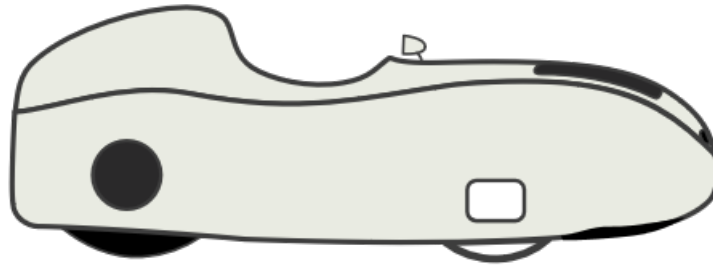

Alpha 9.2

Alpha9

Order: 0000002315

Date: 11/12/2024

Option	Selected
1.01 alpha 7/9 bottom	White Metallic
1.02 alpha 7/9 top	White Metallic
1.03 alpha 7/9 nose cover	Carbon Transparent
1.05 alpha 7/9 mirror cones	White Metallic
1.06 Alpha 7/9 hood	Carbon Transparent
1.07 alpha 7/9 derailleur cover	Carbon Transparent
2.00 alpha 7/9 electra	Electra
2.001 Headlight Alpha9	Lupine SL X(wire remote)
2.0012 SL X Headlight support A9	Yes
2.002 alpha 7/9 pedals	Yes
2.01 alpha 7/9 crank length	Schlumpf Mountain Drive multicranks(125,145,165mm)
2.02 alpha 7/9 chain ring outside	70T
2.03 alpha 7/9 chain ring inside	no inside blade single speed(at 12 speed)
2.04 alpha/m 9 drum brakes	90mm
2.05 alpha 7/9 bottle cage holder	Yes
2.055 alpha 9 mirror(Zefal L+R standard)	Zefal Left+right
2.06 Alpha 7/9 tank steering	Yes
2.08 Alpha 7/9 ventisit	no seat pad
2.085 A9 series Hood option	With side windows
2.086 Windscreen wiper	Yes
2.09 alpha 7/9 Gearing setting	Rotor 11-39 12 Speed
2.10 Tyres Alpha 7/9	Schwalbe One
2.11 Rear tyre Alpha7/9	Continental GP5000
2.12 alpha 7/9 lift handle	Yes

Option	Selected
Alpha 7/9 Driver hight	1.90m
Alpha 7/9 Seat size	size XL-ergo(M9/A9)
Alpha 7/9 carbon arm support	No
Alpha 9 weight of driver	85kg
Luggage compartment Alpha 7/9	Left+Right

**Remark: 90mm Drumbrakes with Coolingtower -
Reflexsticker silver -**