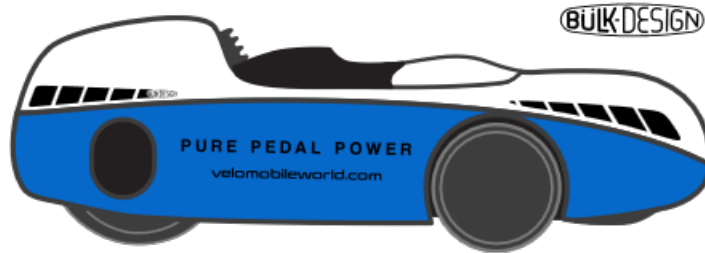

Bulk 4more

Order: 000002316

Date: 14/12/2024

BÜLK 4M

Option	Selected
1.01 Buelk 4M bottom	Sky Blue (RAL 5015)
2.01 Bulk 4M light options	Hotspot Lux
2.02 Bulk 4M Cranks	Crank length 140 mm
2.022 Bulk pedals	Yes
2.03 Bulk 4M Chain ring	60T
2.04 Bulk 4M small Chain ring	no chainring 1x11 speed standard
2.05 Bulk 4M wheel covers	Yes
2.09 Bulk 4M Mirror options	3D Printed cones L+R
2.11 Cat Eye Enduro CC-ED 400 Computer	Yes
2.12 Bulk shoulder polster	3cm
2.121 Bulk 4M headrest	No headrest
2.122 Bulk ventisit headrest	No
2.13 Bulk Ventisit	Yes
2.14 Bulk Elbow rest option	Yes
2.151 Hood option	No Lid/Hood
2.152 combi lid option	Combi-foam with medium knee bumps
2.154 Windscreen wiper Bulk	No
2.155 Bulk anti fog lens	No
2.156 Bulk side windows	No(No Lid/Hood)
2.16 Bulk Hole in lid	No
2.17 Bulk 4M Casette	cassette 11-32T
2.19 Bulk 4M stickers front&back	black
2.20 Bulk Driver height	1.95m
Remark 1 Bulk weight of driver	100kg
2.24 Reinforcement for trailer hitch	No