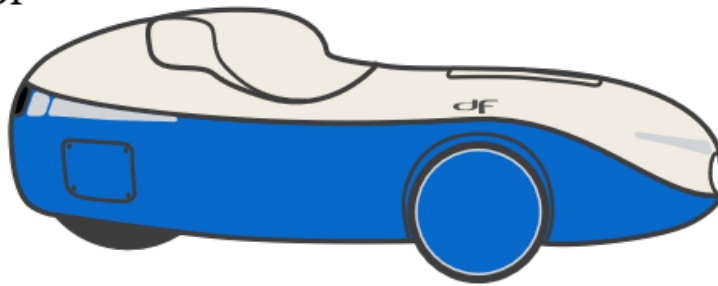

Tuna

DF

Order: 000002319

Date: 16/12/2024

Option	Selected
1.01 Tuna bottom	Sky Blue (RAL 5015)
1.02 Tuna Top	White (RAL 9010)
1.03 Tuna Glass Top cover	White (RAL 9010)
1.04 Tuna wheel covers	Sky Blue (RAL 5015)
1.05 Tuna mirror cones	White (RAL 9010)
1.06 Tuna hood	White (RAL 9010)
1.07 Tuna side cover	Sky Blue (RAL 5015)
1.08 DF/DFXL Sunroof colour	White (RAL 9010)
2.00 Headlight adjustment	Yes
2.01 DF/DFXL Driver hight	1.85m
2.02 DF/DFXL weight of driver	80kg
2.03 DF/DFXL bell	Yes
2.04 Tuna headlight option	IQx Head light
2.05 DF/DFXL crankset	Schlumpf Mountain Drive 155 mm crank
2.06 DF/DFXL chain ring inside	No second chainring if MD is chosen
2.07 DF/DFXL chain ring outside	53T
2.09 Tuna Front suspension	Tuna front suspension
2.10 Luggage compartment Tuna	Left+Right
2.12 DF/DFXL bottle cage	Yes
2.13 DF/DFXL windshield	No
2.14 DF/DFXL rear view mirror	2 rear view mirrors
2.15 DF/DFXL gps mount	No
2.16 DF/DFXL elbow rests	Yes
2.17 DF/DFXL Hood option	No
2.18 DF/DFXL Foam cover	Yes