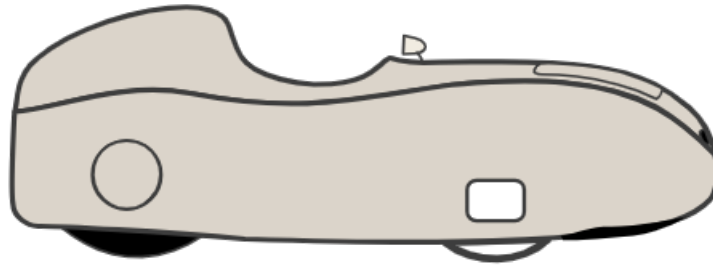

Alpha 9.2

Alpha9

Comanda: 0000002322

Data: 21/12/2024

Optiune	Selectie
1.01 alpha 7/9 bottom	Special Color Request (write in observation)
1.02 alpha 7/9 top	Special Color Request (write in observation)
1.03 alpha 7/9 nose cover	Special Color Request (write in observation)
1.05 alpha 7/9 mirror cones	not ordered
1.06 Alpha 7/9 hood	Special Color Request (write in observation)
1.07 alpha 7/9 derailleur cover	Special Color Request (write in observation)
2.00 alpha 7/9 electra	Electra
2.001 Headlight Alpha9	Lupine SL X(wire remote)
2.0012 SL X Headlight support A9	Yes
2.002 alpha 7/9 pedals	No(-47eur)
2.01 alpha 7/9 crank length	Schlumpf Mountain Drive multicranks(125,145,165mm)
2.02 alpha 7/9 chain ring outside	70T
2.03 alpha 7/9 chain ring inside	no inside blade single speed(at 12 speed)
2.04 alpha/m 9 drum brakes	90mm
2.05 alpha 7/9 bottle cage holder	No
2.055 alpha 9 mirror(Zefal L+R standard)	Zefal Left+right
2.06 Alpha 7/9 tank steering	Yes
2.08 Alpha 7/9 ventisit	no seat pad
2.085 A9 series Hood option	With side windows
2.086 Windscreen wiper	Yes
2.09 alpha 7/9 Gearing setting	Rotor 11-52 12 Speed
2.10 Tyres Alpha 7/9	Schwalbe One
2.11 Rear tyre Alpha7/9	Continental GP5000
2.12 alpha 7/9 lift handle	Yes

Optiune	Selectie
Alpha 7/9 Driver hight	1.90m
Alpha 7/9 Seat size	size L-ergo(for Alpha9.2/M9/W9)
Alpha 7/9 carbon arm support	No
Alpha 9 weight of driver	100kg
Luggage compartment Alpha 7/9	Left+Right

Observatie: Color bottom, Derailleur Cover: BMW C31 Portimao Blau Metallic Color Top, Hood, nose cover: C4H BMW Sao Paolo Gelb Additional positioning light (rear light) Kellerman on the top of the velomobile behind the hood Stiff chassis (elastomere option)