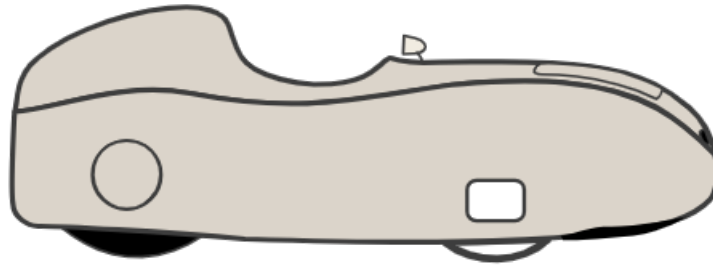

# Alpha 9.2

Alpha9

Comanda: 0000002322

Data: 21/12/2024

Optiune	Selectie
1.01 alpha 7/9 bottom	Special Color Request (write in observation)
1.02 alpha 7/9 top	Special Color Request (write in observation)
1.03 alpha 7/9 nose cover	Special Color Request (write in observation)
1.05 alpha 7/9 mirror cones	not ordered
1.06 Alpha 7/9 hood	Special Color Request (write in observation)
1.07 alpha 7/9 derailleur cover	Special Color Request (write in observation)
2.00 alpha 7/9 electra	Electra
2.001 Headlight Alpha9	Lupine SL X(wire remote)
2.0012 SL X Headlight support A9	Yes
2.002 alpha 7/9 pedals	No(-47eur)
2.01 alpha 7/9 crank length	Schlumpf Mountain Drive multicranks(125,145,165mm)
2.02 alpha 7/9 chain ring outside	70T
2.03 alpha 7/9 chain ring inside	no inside blade single speed(at 12 speed)
2.04 alpha/m 9 drum brakes	90mm
2.05 alpha 7/9 bottle cage holder	No
2.055 alpha 9 mirror(Zefal L+R standard)	Zefal Left+right
2.06 Alpha 7/9 tank steering	Yes
2.08 Alpha 7/9 ventisit	no seat pad
2.085 A9 series Hood option	With side windows
2.086 Windscreen wiper	Yes
2.09 alpha 7/9 Gearing setting	Rotor 11-52 12 Speed
2.10 Tyres Alpha 7/9	Schwalbe One
2.11 Rear tyre Alpha7/9	Continental GP5000
2.12 alpha 7/9 lift handle	Yes

<b>Optiune</b>	<b>Selectie</b>
Alpha 7/9 Driver hight	1.90m
Alpha 7/9 Seat size	size L-ergo(for Alpha9.2/M9/W9)
Alpha 7/9 carbon arm support	No
Alpha 9 weight of driver	100kg
Luggage compartment Alpha 7/9	Left+Right

**Observatie: Color bottom, Derailleur Cover: BMW C31 Portimao Blau Metallic Color Top, Hood, nose cover: C4H BMW Sao Paolo Gelb Additional positioning light (rear light) Kellerman on the top of the velomobile behind the hood Stiff chassis (elastomere option)**