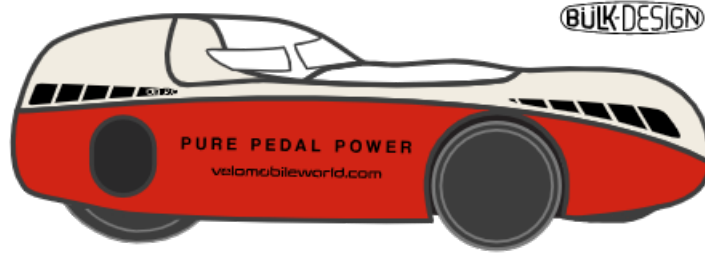

Bulk Urban

Comanda: 0000002324

Data: 21/12/2024

BÜLK URBAN

Optiune	Selectie
1.01 Buelk bottom	Traffic Red (RAL 3020)
1.02 Buelk Top	White (RAL 9010)
1.03 Mirror cone Buelk	not ordered
1.04 Buelk hotspot	Traffic Red (RAL 3020)
1.05 Buelk front cover	White (RAL 9010)
1.061 Hood option 1	White (RAL 9010)
1.062 Hood option 2	not ordered
1.063 Hood option 3	not ordered
1.07 Buelk Derailleur cover	Carbon Transparent
2.01 Bulk light options	Head light+hotspot, blinkers, horn 12V+charger
2.011 Headlight Bulk	IQx Head light
2.02 Bulk Cranks	Crank length 150 mm
2.021 Bulk BB holder	Standard
2.022 Bulk pedals	Yes
2.03 Bulk Chain ring	60T
2.04 Bulk small Chain ring	39T
2.041 Bulk U wheel covers	Yes
2.05 Bulk Front tyres	Contact urban 32-406
2.06 Bulk front rims	Alex Rims 406(301 grams)
2.07 Bulk brake option	90mm
2.071 Bulk Urban tanksteering	Yes
2.08 Bulk Luggage compartment	Left+Right
2.09 Bulk Mirror options	Left+Right Zefal
2.10 Bulk Bidon holder	No
2.11 Cat Eye Enduro CC-ED 400 Computer	No