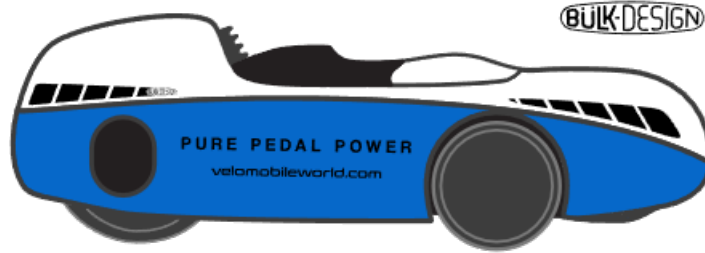

## BÜLK 4M

Option	Selected
1.01 Buelk 4M bottom	Sky Blue (RAL 5015)
2.01 Bulk 4M light options	Hotspot Lux
2.02 Bulk 4M Cranks	Crank length 150 mm
2.022 Bulk pedals	Yes
2.03 Bulk 4M Chain ring	56T
2.04 Bulk 4M small Chain ring	no chainring 1x11 speed standard
2.05 Bulk 4M wheel covers	No
2.09 Bulk 4M Mirror options	Left+Right
2.11 Cat Eye Enduro CC-ED 400 Computer	No
2.12 Bulk shoulder polster	3cm
2.121 Bulk 4M headrest	Medium: 160-180
2.122 Bulk ventisit headrest	Yes
2.13 Bulk Ventisit	Yes
2.14 Bulk Elbow rest option	No
2.151 Hood option	Racehood with motoradvisor high knee bumps(L)
2.152 combi lid option	Combi-foam with high knee bumps
2.154 Windscreen wiper Bulk	No
2.155 Bulk anti fog lens	No
2.156 Bulk side windows	With velcro
2.16 Bulk Hole in lid	No
2.17 Bulk 4M Casette	casette 11-40T
2.19 Bulk 4M stickers front&back	black
2.20 Bulk Driver height	1.85m
<b>Remark1</b> Bulk weight of driver	90kg
2.24 Reinforcement for trailer hitch	Yes