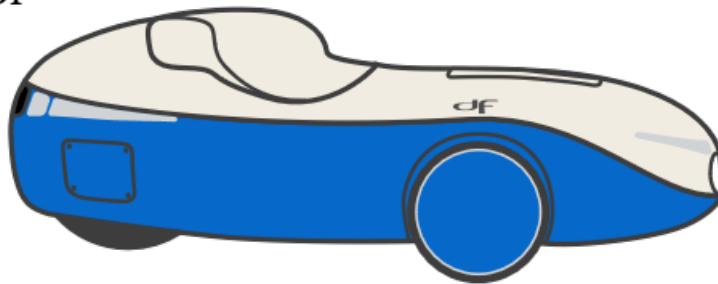

Tuna

DF

Order: 0000002326

Date: 24/12/2024

Option	Selected
1.01 Tuna bottom	Sky Blue (RAL 5015)
1.02 Tuna Top	White (RAL 9010)
1.03 Tuna Glass Top cover	White (RAL 9010)
1.04 Tuna wheel covers	Sky Blue (RAL 5015)
1.05 Tuna mirror cones	White (RAL 9010)
1.06 Tuna hood	White (RAL 9010)
1.07 Tuna side cover	Sky Blue (RAL 5015)
1.08 DF/DFXL Sunroof colour	White (RAL 9010)
2.00 Headlight adjustment	Yes
2.01 DF/DFXL Driver hight	1.95m
2.02 DF/DFXL weight of driver	90kg
2.03 DF/DFXL bell	Yes
2.04 Tuna headlight option	IQx Head light
2.05 DF/DFXL crankset	crankset 155 mm Q-value 130
2.06 DF/DFXL chain ring inside	42T
2.07 DF/DFXL chain ring outside	53T
2.09 Tuna Front suspension	Tuna front suspension
2.10 Luggage compartment Tuna	Left+Right
2.12 DF/DFXL bottle cage	Yes
2.13 DF/DFXL windshield	No
2.14 DF/DFXL rear view mirror	2 rear view mirrors
2.15 DF/DFXL gps mount	Yes
2.16 DF/DFXL elbow rests	No
2.17 DF/DFXL Hood option	No
2.18 DF/DFXL Foam cover	Yes

Option	Selected
2.19 DF/DFXL Sunroof	No
2.20 DF/DFXL Ventisit seat pad	Single layer DF
2.21 DF/DFXL ventisit neckrest	Yes
2.22 DF/DFXL Rear wheel type	Continental GP5000 25-584 foldable
2.23 DF/DFXL Cassete	11-36
2.24 DF/DFXL reinforcement panel for trailer hitch	No
2.25 Lift Handle	lift Handle