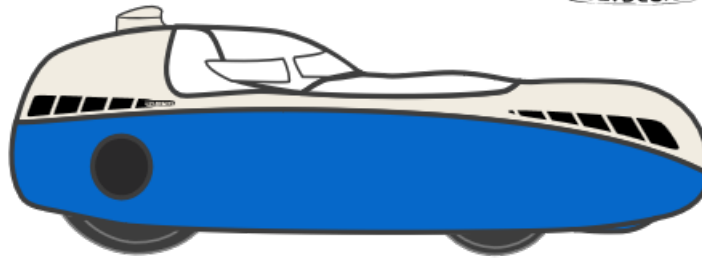

# Bulk

BULK-DESIGN

Order: 0000002335

Date: 08/01/2025

Option	Selected
1.01 Buelk bottom	Sky Blue (RAL 5015)
1.02 Buelk Top	White (RAL 9010)
1.03 Mirror cone Buelk	White (RAL 9010)
1.04 Buelk hotspot	White (RAL 9010)
1.05 Buelk front cover	White (RAL 9010)
1.061 Hood option 1	White (RAL 9010)
1.062 Hood option 2	White (RAL 9010)
1.063 Hood option 3	not ordered
1.07 Buelk Derailleur cover	Carbon Transparent
2.01 Bulk light options	Head light+hotspot, blinkers, horn 12V+charger
2.011 Headlight Bulk	IQx Head light
2.02 Bulk Cranks	Crank length 150 mm
2.021 Bulk BB holder	Standard
2.022 Bulk pedals	Yes
2.03 Bulk Chain ring	65T
2.04 Bulk small Chain ring	46T
2.05 Bulk Front tyres	Contact urban 32-406
2.06 Bulk front rims	Alex Rims 406(301 grams)
2.07 Bulk brake option	70mm
2.071 Bulk tanksteering	No
2.08 Bulk Luggage compartment	Left+Right
2.09 Bulk Mirror options	Left
2.10 Bulk Bidon holder	Yes
2.11 Cat Eye Enduro CC-ED 400 Computer	Yes
2.12 Bulk shoulder polster	1.5cm

<b>Option</b>	<b>Selected</b>
2.121 Bulk carbon headrest	Medium: 160-180
2.13 Bulk Ventisit	Yes
2.14 Bulk Elbow rest option	No
2.151 Hood option 1	Combi-foam with medium knee bumps
2.152 Hood option 2	Racehood with motoradvisor medium knee bumps(M)
2.153 Hood option 3	No Lid/Hood
2.154 Windscreen wiper Bulk	No
2.155 Bulk anti fog lens	Yes
2.156 Bulk side windows	With velcro
2.16 Bulk Hole in lid	Yes
2.17 Bulk Casette	cassette 11-36T
2.19 Bulk stickers	silver
2.20 Bulk Driver height	1.80m
2.21 Bulk weight of driver	90kg
2.22 Rear air suspension with damping	No
2.23 Suspension setting:comfort/sport	comfort
2.24 Reinforcement for trailer hitch	No
2.25 Bulk floor mats	No
2.26 Bigger foot bumps	No