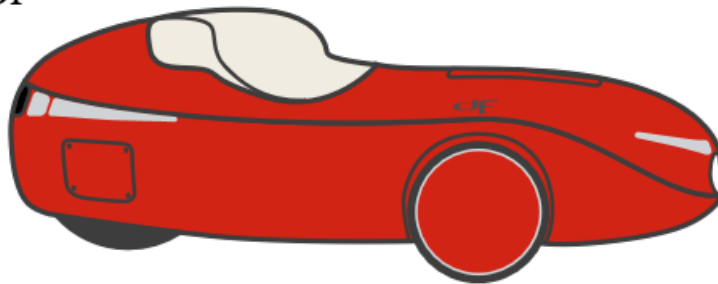

# Tuna

DF

Order: 0000002336

Date: 15/01/2025

Option	Selected
1.01 Tuna bottom	Traffic Red (RAL 3020)
1.02 Tuna Top	Traffic Red (RAL 3020)
1.03 Tuna Glass Top cover	Traffic Red (RAL 3020)
1.04 Tuna wheel covers	Traffic Red (RAL 3020)
1.05 Tuna mirror cones	Traffic Red (RAL 3020)
1.06 Tuna hood	White (RAL 9010)
1.07 Tuna side cover	Traffic Red (RAL 3020)
1.08 DF/DFXL Sunroof colour	White (RAL 9010)
2.00 Headlight adjustment	Yes
2.01 DF/DFXL Driver hight	1.90m
2.02 DF/DFXL weight of driver	90kg
2.03 DF/DFXL bell	Yes
2.04 Tuna headlight option	IQx Head light
2.05 DF/DFXL crankset	crankset 155 mm Q-value 130
2.06 DF/DFXL chain ring inside	42T
2.07 DF/DFXL chain ring outside	56T
2.09 Tuna Front suspension	Tuna front suspension
2.10 Luggage compartment Tuna	Left+Right
2.12 DF/DFXL bottle cage	No
2.13 DF/DFXL windshield	No
2.14 DF/DFXL rear view mirror	2 rear view mirrors
2.15 DF/DFXL gps mount	No
2.16 DF/DFXL elbow rests	No
2.17 DF/DFXL Hood option	No
2.18 DF/DFXL Foam cover	Yes