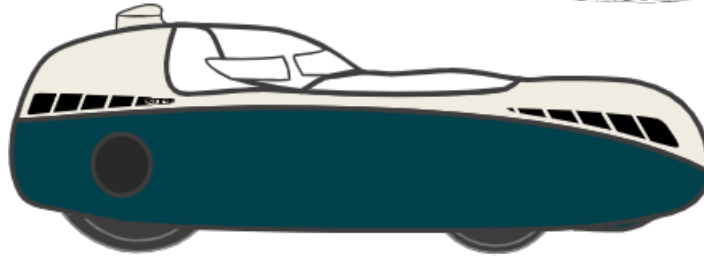

# Bulk

BULK-DESIGN

Order: 0000002360

Date: 11/02/2025

Option	Selected
1.01 Buelk bottom	Ocean Blue (RAL 5020)
1.02 Buelk Top	White (RAL 9010)
1.03 Mirror cone Buelk	Pure Orange (RAL 2004)
1.04 Buelk hotspot	White (RAL 9010)
1.05 Buelk front cover	White (RAL 9010)
1.061 Hood option 1	Pure Orange (RAL 2004)
1.062 Hood option 2	Pure Orange (RAL 2004)
1.063 Hood option 3	not ordered
1.07 Buelk Derailleur cover	Carbon Transparent
2.01 Bulk light options	Head light+hotspot, blinkers, horn 12V+charger
2.011 Headlight Bulk	IQx Head light
2.02 Bulk Cranks	Crank length 140 mm
2.021 Bulk BB holder	Standard
2.022 Bulk pedals	Yes
2.03 Bulk Chain ring	60T
2.04 Bulk small Chain ring	36T
2.05 Bulk Front tyres	Schwalbe one 28-406-standard
2.06 Bulk front rims	Alex Rims 406(301 grams)
2.07 Bulk brake option	90mm
2.071 Bulk tanksteering	No
2.08 Bulk Luggage compartment	No
2.09 Bulk Mirror options	Left+right+cones
2.10 Bulk Bidon holder	Yes
2.11 Cat Eye Enduro CC-ED 400 Computer	No
2.12 Bulk shoulder polster	2cm

<b>Option</b>	<b>Selected</b>
2.121 Bulk carbon headrest	Medium: 160-180
2.13 Bulk Ventisit	Yes
2.14 Bulk Elbow rest option	No
2.151 Hood option 1	Combi-foam with medium knee bumps
2.152 Hood option 2	Racehood with motoradvisor medium knee bumps(M)
2.153 Hood option 3	No Lid/Hood
2.154 Windscreen wiper Bulk	Yes
2.155 Bulk anti fog lens	Yes
2.156 Bulk side windows	With velcro
2.16 Bulk Hole in lid	No
2.17 Bulk Casette	cassette 11-40T
2.19 Bulk stickers	orange
2.20 Bulk Driver height	1.70m
2.21 Bulk weight of driver	70kg
2.22 Rear air suspension with damping	No
2.23 Suspension setting:comfort/sport	comfort
2.24 Reinforcement for trailer hitch	No
2.25 Bulk floor mats	No
2.26 Bigger foot bumps	No

**Remark: *Summer USA shipment***