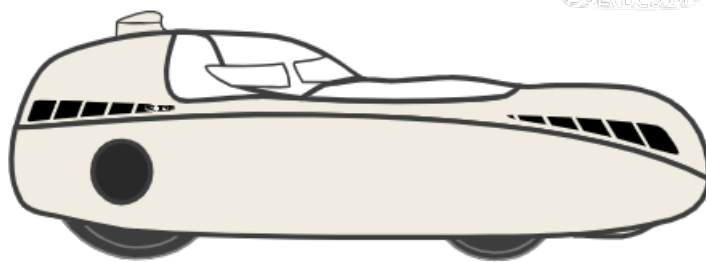

# Bulk

©DKCS18

Comanda: 000002361

Data: 17/02/2025

Optiune	Selectie
1.01 Buelk bottom	White (RAL 9010)
1.02 Buelk Top	White (RAL 9010)
1.03 Mirror cone Buelk	White (RAL 9010)
1.04 Buelk hotspot	not ordered
1.05 Buelk front cover	Glass transparent
1.061 Hood option 1	White (RAL 9010)
1.062 Hood option 2	not ordered
1.063 Hood option 3	not ordered
1.07 Buelk Derailleur cover	Carbon Transparent
2.01 Bulk light options	Kellerman blinkers+horn Electra 12V+Charger
2.011 Headlight Bulk	Lupine SL X(wire remote)
2.02 Bulk Cranks	Crank length 155 mm
2.021 Bulk BB holder	Standard
2.022 Bulk pedals	No
2.03 Bulk Chain ring	56T
2.04 Bulk small Chain ring	no inside blade single speed(at 12 speed)
2.05 Bulk Front tyres	Contact urban 32-406
2.06 Bulk front rims	Alex Rims 406(301 grams)
2.07 Bulk brake option	90mm
2.071 Bulk tanksteering	No
2.08 Bulk Luggage compartment	No
2.09 Bulk Mirror options	3D Printed cones L+R
2.10 Bulk Bidon holder	No
2.11 Cat Eye Enduro CC-ED 400 Computer	No
2.12 Bulk shoulder polster	3cm

<b>Optiune</b>	<b>Selectie</b>
2.121 Bulk carbon headrest	Medium: 160-180
2.13 Bulk Ventisit	No
2.14 Bulk Elbow rest option	No
2.151 Hood option 1	Racehood with motoradvisor medium knee bumps(M)
2.152 Hood option 2	No Lid/Hood
2.153 Hood option 3	No Lid/Hood
2.154 Windscreen wiper Bulk	No
2.155 Bulk anti fog lens	No
2.156 Bulk side windows	With velcro
2.16 Bulk Hole in lid	Yes
2.17 Bulk Casette	Rotor 11-39 12 Speed
2.19 Bulk stickers	silver
2.20 Bulk Driver height	1.80m
2.21 Bulk weight of driver	80kg
2.22 Rear air suspension with damping	Yes
2.23 Suspension setting:comfort/sport	comfort
2.24 Reinforcement for trailer hitch	No
2.25 Bulk floor mats	No
2.26 Bigger foot bumps	Yes

**Observatie: If possible: - single chain ring with double chainguards - Alex rims entirely black - Tiller with elastomers springs front**