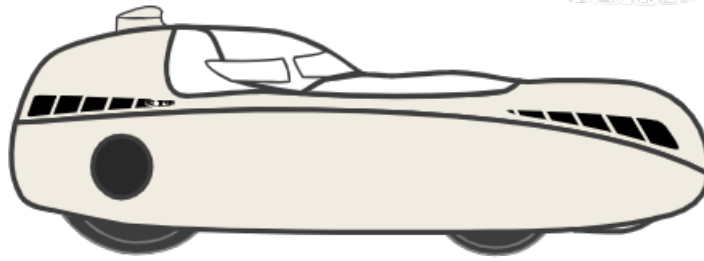

# Bulk

©DLKTES18

Comanda: 0000002363

Data: 18/02/2025

Optiune	Selectie
1.01 Buelk bottom	White (RAL 9010)
1.02 Buelk Top	White (RAL 9010)
1.03 Mirror cone Buelk	not ordered
1.04 Buelk hotspot	White (RAL 9010)
1.05 Buelk front cover	Carbon Transparent
1.061 Hood option 1	White (RAL 9010)
1.062 Hood option 2	not ordered
1.063 Hood option 3	not ordered
1.07 Buelk Derailleur cover	Carbon Transparent
2.01 Bulk light options	Head light+hotspot, blinkers, horn 12V+charger
2.011 Headlight Bulk	Lupine SL X(wire remote)
2.02 Bulk Cranks	Crank length 155 mm
2.021 Bulk BB holder	Standard
2.022 Bulk pedals	No
2.03 Bulk Chain ring	65T
2.04 Bulk small Chain ring	46T
2.05 Bulk Front tyres	Schwalbe one 28-406-standard
2.06 Bulk front rims	Alex Rims 406(301 grams)
2.07 Bulk brake option	90mm
2.071 Bulk tanksteering	Yes(only for 90mm brakes)
2.08 Bulk Luggage compartment	Left+Right
2.09 Bulk Mirror options	3D Printed cones L+R
2.10 Bulk Bidon holder	Yes
2.11 Cat Eye Enduro CC-ED 400 Computer	No
2.12 Bulk shoulder polster	1cm

<b>Optiune</b>	<b>Selectie</b>
2.121 Bulk carbon headrest	Small: 145-160
2.13 Bulk Ventisit	No
2.14 Bulk Elbow rest option	Yes
2.151 Hood option 1	Combi-foam with high knee bumps
2.152 Hood option 2	No Lid/Hood
2.153 Hood option 3	No Lid/Hood
2.154 Windscreen wiper Bulk	No
2.155 Bulk anti fog lens	No
2.156 Bulk side windows	No(No Lid/Hood)
2.16 Bulk Hole in lid	No
2.17 Bulk Casette	cassette 11-36T
2.19 Bulk stickers	red
2.20 Bulk Driver height	1.75m
2.21 Bulk weight of driver	95kg
2.22 Rear air suspension with damping	No
2.23 Suspension setting:comfort/sport	comfort
2.24 Reinforcement for trailer hitch	No
2.25 Bulk floor mats	No
2.26 Bigger foot bumps	No

**Observatie: smaller luggage departments like for Schlumpf**