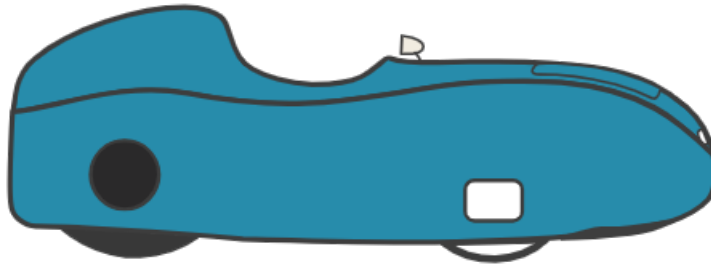

W 9.1

Alpha W9

Comanda: 0000002364

Data: 21/02/2025

Optiune	Selectie
1.01 alpha 7/9 bottom	Blue Metallic
1.02 alpha 7/9 top	Blue Metallic
1.03 alpha 7/9 nose cover	Blue Metallic
1.05 alpha 7/9 mirror cones	not ordered
1.06 Alpha 7/9 hood	Blue Metallic
1.07 alpha 7/9 derailleur cover	Carbon Transparent
2.00 alpha 7/9 electra	Electra
2.001 Headlight Alpha9	Lupine SL X(wire remote)
2.0012 SL X Headlight support A9	Yes
2.002 alpha 7/9 pedals	No(-47eur)
2.01 alpha 7/9 crank length	Rotor Aldu 155
2.02 alpha 7/9 chain ring outside	63T
2.03 alpha 7/9 chain ring inside	no inside blade single speed(at 12 speed)
2.04 alpha/m 9 drum brakes	90mm
2.05 alpha 7/9 bottle cage holder	No
2.055 alpha 9 mirror(Zefal L+R standard)	Zefal Left+right
2.06 Alpha 7/9 tank steering	Yes
2.08 Alpha 7/9 ventisit	no seat pad
2.085 A9 series Hood option	Standard
2.086 Windscreen wiper	Yes
2.09 alpha 7/9 Gearing setting	Rotor 11-52 12 Speed
2.10 Tyres Alpha 7/9	Schwalbe Pro one
2.11 Rear tyre Alpha7/9	Continental GP5000
2.12 alpha 7/9 lift handle	Yes
Alpha 7/9 Driver hight	1.80m

Optiune**Selectie**

Alpha 7/9 Seat size

size M-ergo(for Alpha 7/9.2/M9/W9)

Alpha 7/9 carbon arm support

Yes

Alpha 7/9 weight of driver

75kg

Luggage compartment Alpha 7/9