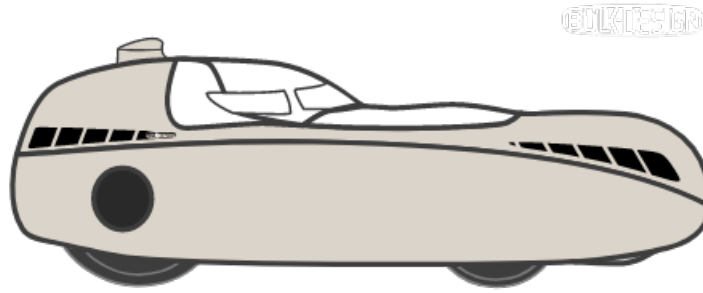

Bulk

Order: 0000002367

Date: 04/03/2025

Option	Selected
1.01 Buelk bottom	Special Color Request (write in observation)
1.02 Buelk Top	Special Color Request (write in observation)
1.03 Mirror cone Buelk	Special Color Request (write in observation)
1.04 Buelk hotspot	Special Color Request (write in observation)
1.05 Buelk front cover	Carbon Transparent
1.061 Hood option 1	Special Color Request (write in observation)
1.062 Hood option 2	Special Color Request (write in observation)
1.063 Hood option 3	not ordered
1.07 Buelk Derailleur cover	Carbon Transparent
2.01 Bulk light options	Head light+hotspot, blinkers, horn 12V+charger
2.011 Headlight Bulk	Lupine SL X(wire remote)
2.02 Bulk Cranks	Schlumpf Mountain Drive multicranks(125,145,165mm)
2.021 Bulk BB holder	Standard
2.022 Bulk pedals	Yes
2.03 Bulk Chain ring	70T
2.04 Bulk small Chain ring	no inside blade single speed(at 12 speed)
2.05 Bulk Front tyres	Schwalbe one 28-406-standard
2.06 Bulk front rims	Alex Rims 406(301 grams)
2.07 Bulk brake option	90mm
2.071 Bulk tanksteering	No
2.08 Bulk Luggage compartment	Left+Right
2.09 Bulk Mirror options	3D Printed cones L+R
2.10 Bulk Bidon holder	Yes
2.11 Cat Eye Enduro CC-ED 400 Computer	Yes

**Remark: - Bulk Brakes 90mm Air-cooled+, Dorin
June priced at 320 EURO- special colour: BMW
Isle of Man Green Metallic No great stickers text ->
clean body (only velomobileworld.com and bulk
sticker) All inner Tube with Schrader (car) valve**