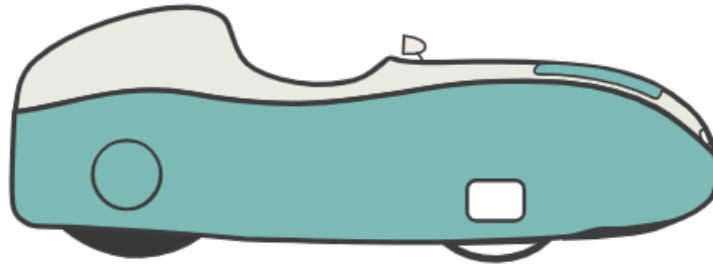

W 9.1

Alpha W9

Comanda: 0000002377

Data: 01/04/2025

| Optiune | Selectie |
|--|---|
| 1.01 alpha 7/9 bottom | Turquoise (RAL 6027) |
| 1.02 alpha 7/9 top | White Metalic |
| 1.03 alpha 7/9 nose cover | Turquoise (RAL 6027) |
| 1.05 alpha 7/9 mirror cones | not ordered |
| 1.06 Alpha 7/9 hood | White Metalic |
| 1.07 alpha 7/9 derailleur cover | Turquoise (RAL 6027) |
| 2.00 alpha 7/9 electra | Electra |
| 2.001 Headlight Alpha9 | Lupine SL X(wire remote) |
| 2.0012 SL X Headlight support A9 | Yes |
| 2.002 alpha 7/9 pedals | No(-47eur) |
| 2.01 alpha 7/9 crank length | Rotor Aldu 155 |
| 2.02 alpha 7/9 chain ring outside | 63T |
| 2.03 alpha 7/9 chain ring inside | no inside blade single speed(at 12 speed) |
| 2.04 alpha/m 9 drum brakes | 90mm |
| 2.05 alpha 7/9 bottle cage holder | No |
| 2.055 alpha 9 mirror(Zefal L+R standard) | Zefal Left+right |
| 2.06 Alpha 7/9 tank steering | Yes |
| 2.08 Alpha 7/9 ventisit | seat pad |
| 2.085 A9 series Hood option | Standard |
| 2.086 Windscreen wiper | Yes |
| 2.09 alpha 7/9 Gearing setting | Rotor 11-52 12 Speed |
| 2.10 Tyres Alpha 7/9 | Schwalbe One |
| 2.11 Rear tyre Alpha7/9 | Continental GP5000 |
| 2.12 alpha 7/9 lift handle | Yes |
| Alpha 7/9 Driver hight | 1.85m |

Optiune**Selectie**

Alpha 7/9 Seat size

size L-ergo(for Alpha9.2/M9/W9)

Alpha 7/9 carbon arm support

Yes

Alpha 7/9 weight of driver

80kg

Luggage compartment Alpha 7/9