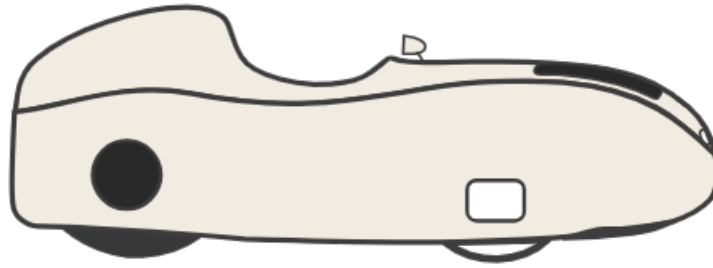

W 9S

Alpha W9S

Comanda: 0000002380

Data: 09/04/2025

Optiune

Selectie

1.01 alpha 7/9 bottom	White (RAL 9010)
1.02 alpha 7/9 top	White (RAL 9010)
1.03 alpha 7/9 nose cover	Carbon Transparent
1.05 alpha 7/9 mirror cones	White (RAL 9010)
1.06 Alpha 7/9 hood	Carbon Transparent
1.07 alpha 7/9 derailleur cover	Carbon Transparent
2.00 alpha 7/9 electra	Electra
2.001 Headlight Alpha9	Lupine SL X(wire remote)
2.0012 SL X Headlight support A9	Yes
2.002 alpha 7/9 pedals	No(-47eur)
2.01 alpha 7/9 crank length	Rotor Aldu 150
2.02 alpha 7/9 chain ring outside	70T
2.03 alpha 7/9 chain ring inside	no inside blade single speed(at 12 speed)
2.04 alpha/m 9 drum brakes	70mm
2.05 alpha 7/9 bottle cage holder	No
2.055 alpha 9 mirror(Zefal L+R standard)	Zefal Left+right
2.06 Alpha 7/9 tank steering	Yes
2.08 Alpha 7/9 ventisit	no seat pad
2.085 A9 series Hood option	Standard
2.086 Windscreen wiper	Yes
2.09 alpha 7/9 Gearing setting	Rotor 11-52 12 Speed
2.10 Tyres Alpha 7/9	Schwalbe Pro one
2.11 Rear tyre Alpha7/9	Continental GP5000
2.12 alpha 7/9 lift handle	Yes
Alpha 7/9 Driver hight	1.80m