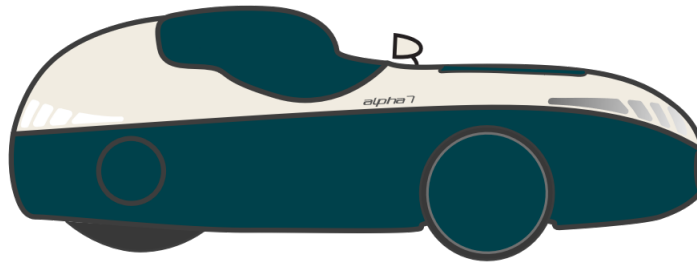

Alpha 7.2

Order: 000000922

Date: 09/04/2021

Option	Selected
1.00 alpha 7 air intake	Audi Polar Blue
1.01 alpha 7 bottom	Audi Polar Blue
1.02 alpha 7 top	White (RAL 9010)
1.03 alpha 7 nose cover	Audi Polar Blue
1.04 alpha 7 wheel covers	Audi Polar Blue
1.05 alpha 7 mirror cones	White (RAL 9010)
1.08 A7 hood	Audi Polar Blue
1.09 alpha 7 derailleur cover	Audi Polar Blue
1.06 alpha 7 mirror+cones	Zefal Left+right (not assembled)
1.07 A7 Hood option	Yes
2.00 alpha 7 electra	head light, rear light, brake light, blinkers
2.001 Headlight Alpha7	IQx Head light
2.01 alpha 7 crank length	Rotor Aldu 155
2.02 alpha 7 chain ring outside	60T
2.03 alpha 7 chain ring inside	no inside blade singel speed
2.04 alpha 7 drum brakes	90mm
2.05 alpha 7 bottle cage holder	No
2.06 Alpha 7 tank steering	Yes
2.07 Alpha 7 seat support	long
2.08 A7 ventisit	no seat pad
2.09 alpha 7 Gearing setting	Rotor 11-52 12 Speed
2.10 Tyres A7	Schwalbe Pro one
2.11 alpha 7 lift handle	Yes
Alpha 7 Driver hight	1.85m
Alpha 7 Seat size	size L-ergo

Option

Alpha 7 weight of driver

Selected

85kg