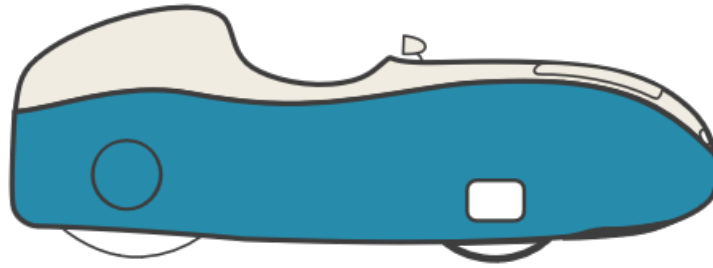

W 9.1

Alpha W9

Optiune	Selectie
1.01 alpha 7/9 bottom	Blue Metallic
1.02 alpha 7/9 top	White (RAL 9010)
1.03 alpha 7/9 nose cover	White (RAL 9010)
1.05 alpha 7/9 mirror cones	not ordered
1.06 Alpha 7/9 hood	White (RAL 9010)
1.07 alpha 7/9 derailleur cover	Blue Metallic
2.00 alpha 7/9 electra	Electra
2.001 Headlight Alpha9	Lupine SL X(wire remote)
2.0012 SL X Headlight support A9	No
2.002 alpha 7/9 pedals	Yes
2.01 alpha 7/9 crank length	Rotor Aldu 150
2.02 alpha 7/9 chain ring outside	63T
2.03 alpha 7/9 chain ring inside	no inside blade single speed(at 12 speed)
2.04 alpha/m 9 drum brakes	90mm
2.05 alpha 7/9 bottle cage holder	No
2.055 alpha 9 mirror(Zefal L+R standard)	Zefal Left+right
2.06 Alpha 7/9 tank steering	Yes (no brake light available for the moment)
2.08 Alpha 7/9 ventisit	seat pad
2.085 A7 Hood option	Yes
2.085 A9 series Hood option	Standard
2.086 Windscreen wiper	Yes
2.09 alpha 7/9 Gearing setting	Rotor 11-39 12 Speed
2.10 Tyres Alpha 7/9	Schwalbe One
2.11 Rear tyre Alpha7/9	Continental GP5000
2.12 alpha 7/9 lift handle	No

Optiune**Selectie**

Alpha 7/9 Driver hight

1.85m

Alpha 7/9 Seat size

Size M

Alpha 7/9 carbon arm support

Yes

Alpha 7/9 weight of driver